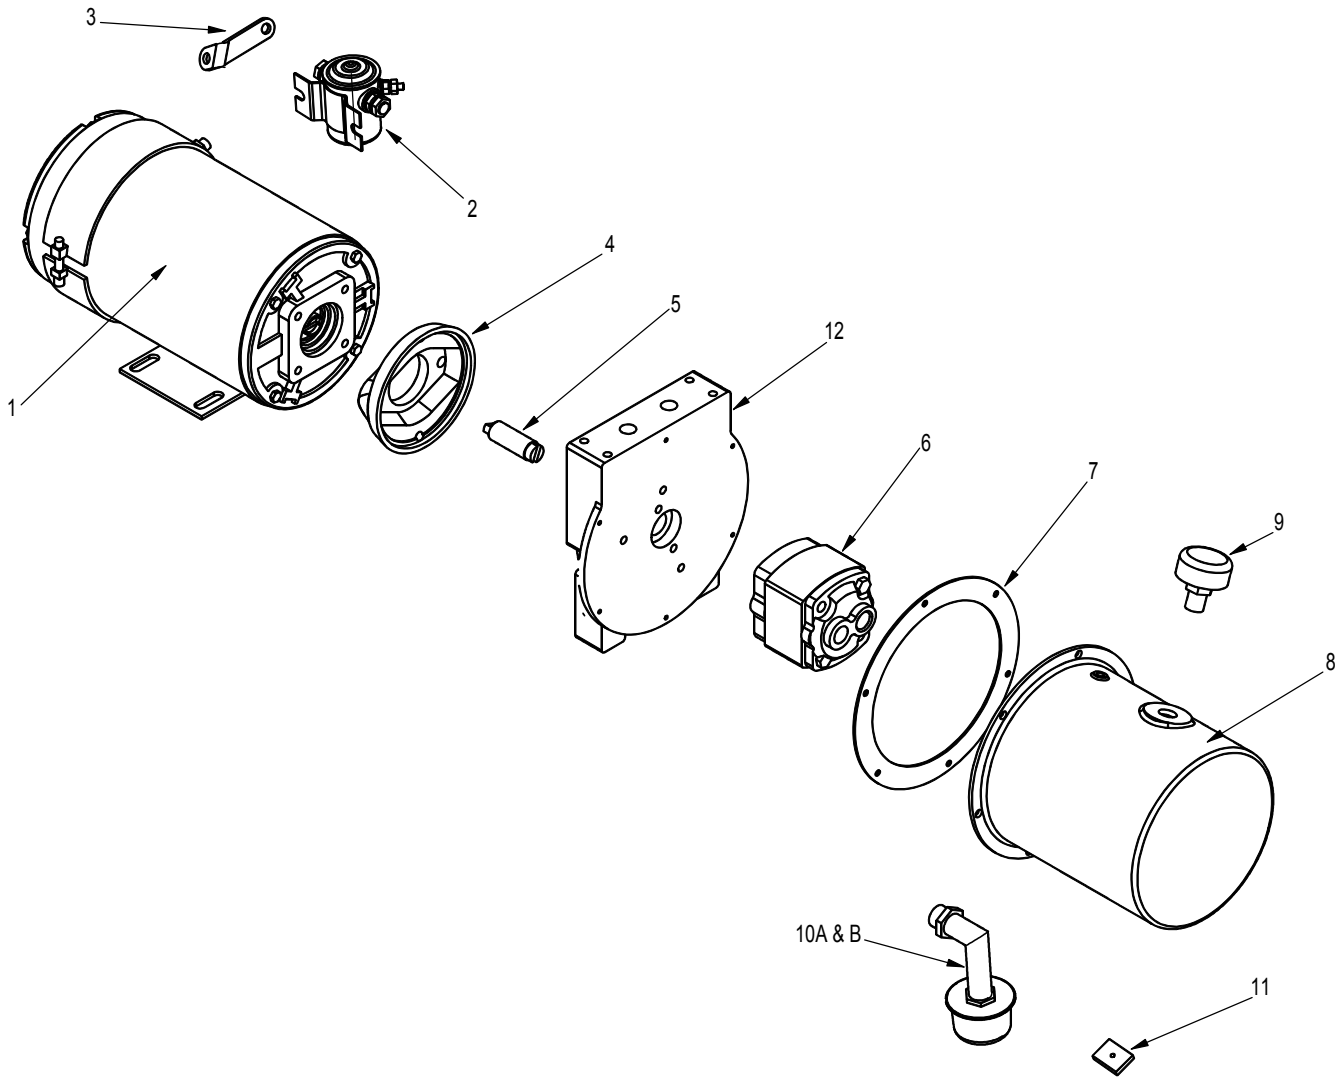

**NORTHPOINTE**  
Industries

**DCMPT 650 & 651 SERIES  
MEDIUM DUTY PERMANENT MAGNET TENV**

ITEM NUMBER	PART NUMBER	DESCRIPTION	QTY REQUIRED
1	86967 86967-1	12V DC MOTOR 24V DC MOTOR	1
2	86314-1 86314-2	12V DC SOLENOID 24V DC SOLENOID	1
3	34953	SOLENOID JUMPER	1
4	86169-1	ADAPTOR PLATE	1
5	86183-2	ADAPTOR COUPLING	1
6	N1P-13,16,23,26,30	PUMP	1
7	80086-13	TANK GASKET	1
8	86399-1,-2,-3,-4,-5	TANK	1
9	80083-P	TANK BREATHER	1
10 A & B	86585 & 86110	SUCTION TUBE & SCREEN	1
11	86201	TANK MAGNET	1
12	87015-A,-C,-D	CENTER PLATE	1