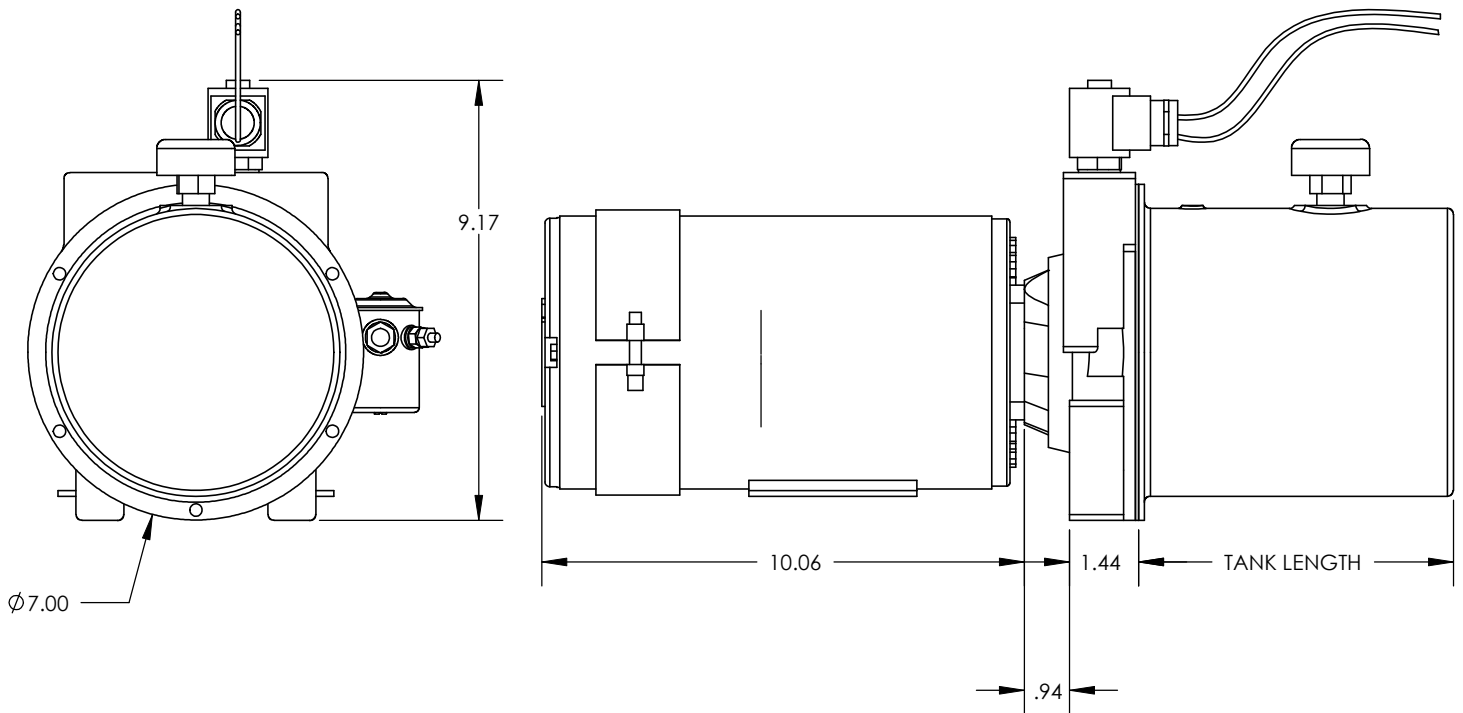

## DCMPT 650 & 651 SERIES C STYLE MEDIUM DUTY PERMANENT MAGNET TENV

TANK DIMENSION CHART	
HORIZONTAL OR VERTICAL	
TANK CAPACITY GALLONS	TANK LENGTH INCHES
1/2 GAL**	4.50"
3/4 GAL	6.50"
1 GAL	9.25"
1 1/2 GAL	13.5"
2 GAL	17.69"
3 GAL	26"
SPECIAL ORDER	DIMENSIONS
5 GAL VERT.	14.5L 13W 10.5H"
10 GAL VERT.	18L 17W 12H"