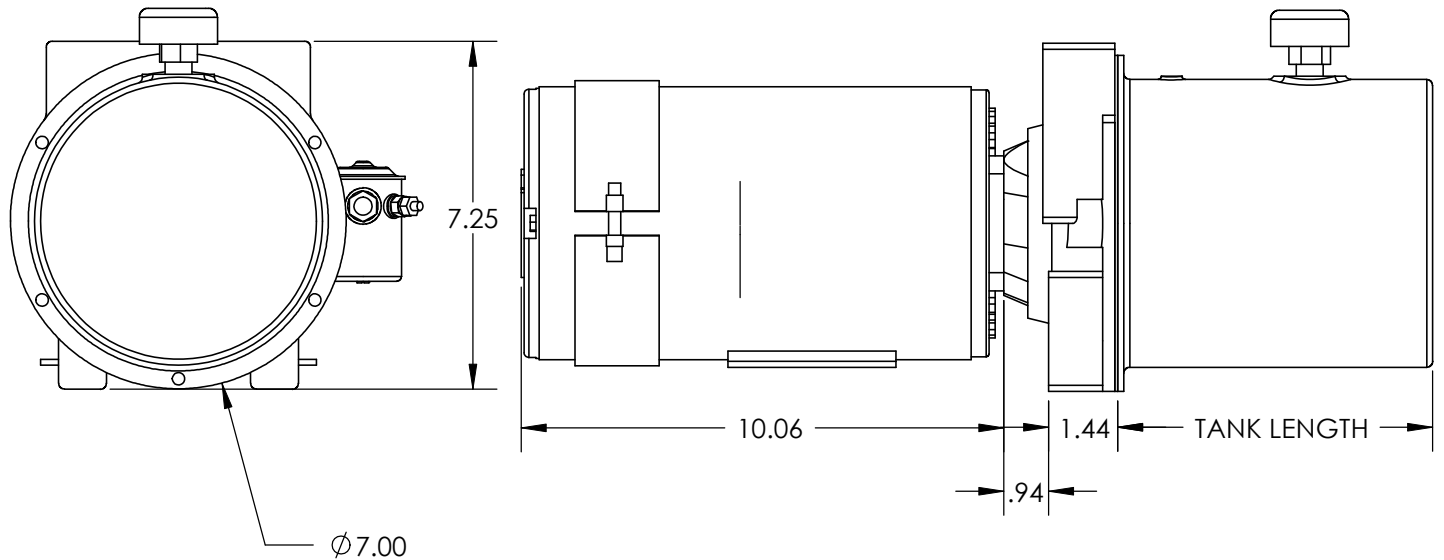

NORTHPOINTE Industries

DCMPT 650 & 651 SERIES A STYLE MEDIUM DUTY PERMANENT MAGNET TENV

TANK DIMENSION CHART	
HORIZONTAL OR VERTICAL	
TANK CAPACITY GALLONS	TANK LENGTH INCHES
1/2 GAL**	4.50"
3/4 GAL	6.50"
1 GAL	9.25"
1 1/2 GAL	13.5"
2 GAL	17.69"
3 GAL	26"
SPECIAL ORDER	DIMENSIONS
5 GAL VERT.	14.5L 13W 10.5H"
10 GAL VERT.	18L 17W 12H"