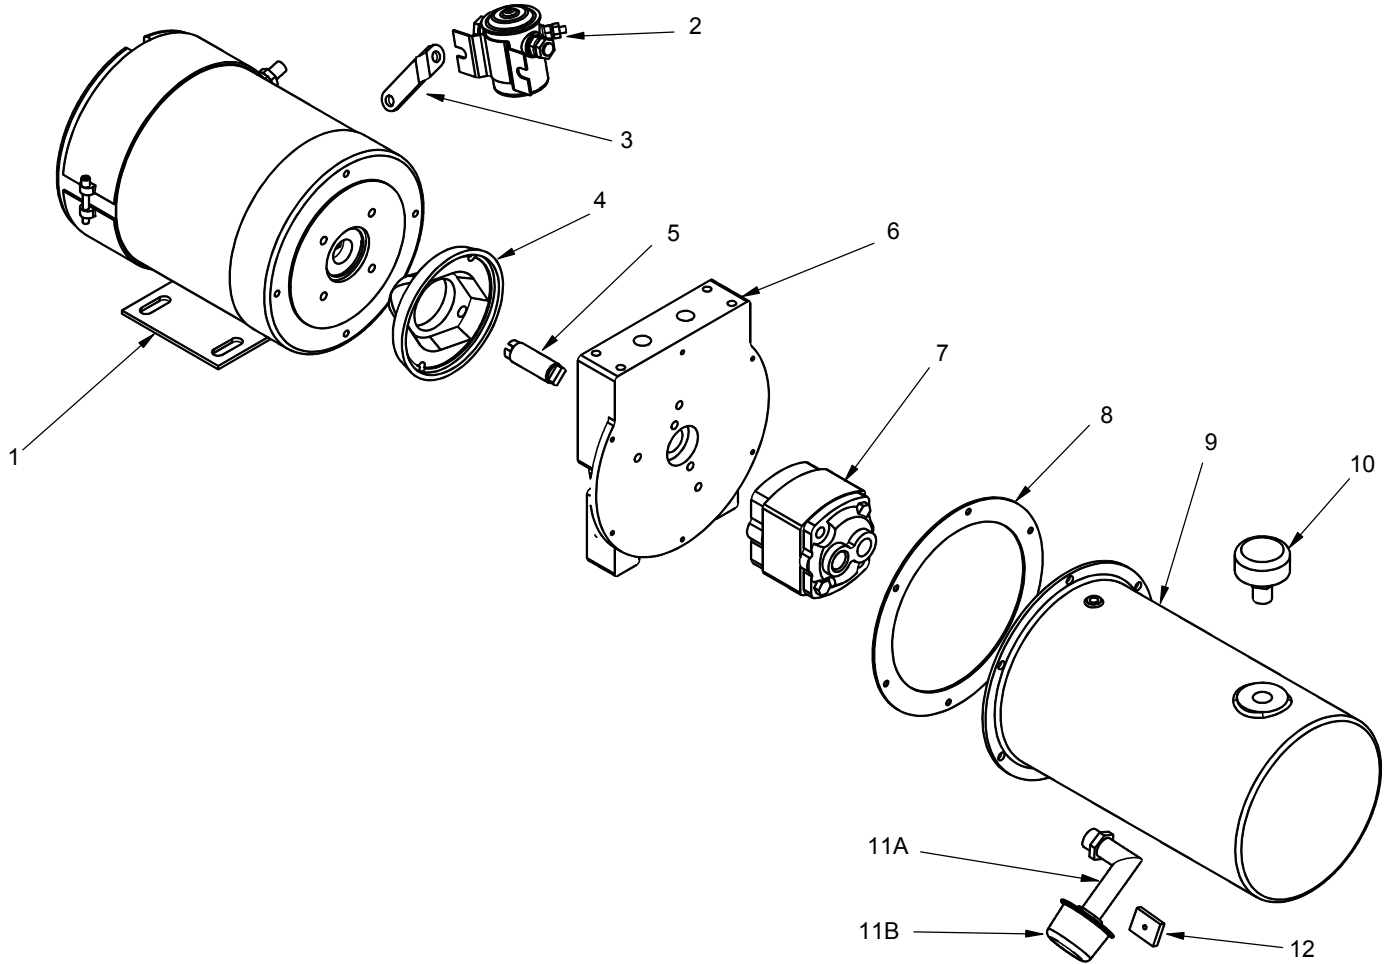

DCMPT 648 & 649 SERIES HEAVY DUTY PERMANENT MAGNET (OPEN FAN COOLED)

| ITEM NUMBER | PART NUMBER | DESCRIPTION | QTY REQUIRED |
|-------------|---------------------|--|--------------|
| 1 | 86222 86222-3 | 12V DC PERMANENT MAGNET MOTOR 24V DC PERMANENT MAGNET MOTOR | 1 |
| 2 | 86314-1 86314-2 | 12V DC SOLENOID 24V DC SOLENOID | 1 |
| 3 | 34953 | SOLENOID JUMPER | 1 |
| 4 | 86169-1 | ADAPTOR PLATE | 1 |
| 5 | 86183-2 | ADAPTOR COUPLING | 1 |
| 6 | 87015-A,-C,-D | CENTER PLATE | 1 |
| 7 | N1P-16,23,26,30,36 | PUMP | 1 |
| 8 | 80086-13 | TANK GASKET | 1 |
| 9 | 86399-1,-2,-3,-4,-5 | TANK | 1 |
| 10 | 80083-P | TANK BREATHER | 1 |
| 11A & B | 86585 & 86110 | SUCTION TUBE & SCREEN | 1 |
| 12 | 86201 | TANK MAGNET | 1 |