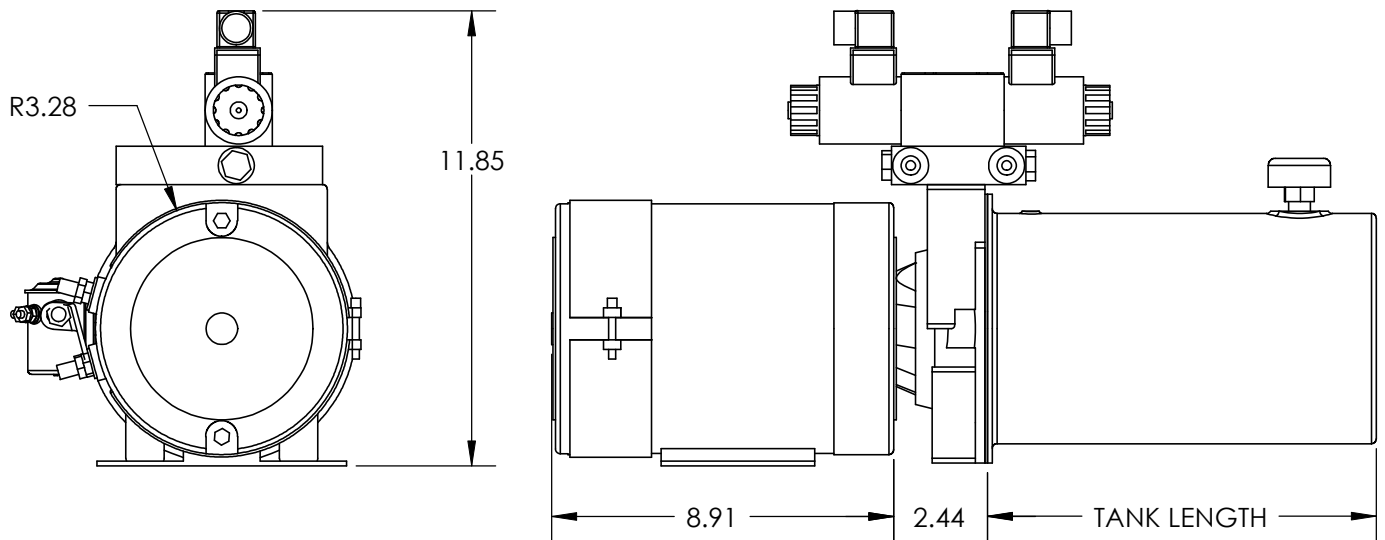

## DCMPT 648 & 649 SERIES D STYLE HEAVY DUTY PERMANENT MAGNET (OPEN FAN COOLED)

TANK DIMENSION CHART	
HORIZONTAL OR VERTICAL	
TANK CAPACITY GALLONS	TANK LENGTH INCHES
1/2 GAL**	4.50"
3/4 GAL	6.50"
1 GAL	9.25"
1 1/2 GAL	13.5"
2 GAL	17.69"
3 GAL	26"
SPECIAL ORDER	DIMENSIONS
5 GAL VERT.	14.5L 13W 10.5H"
10 GAL VERT.	18L 17W 12H"