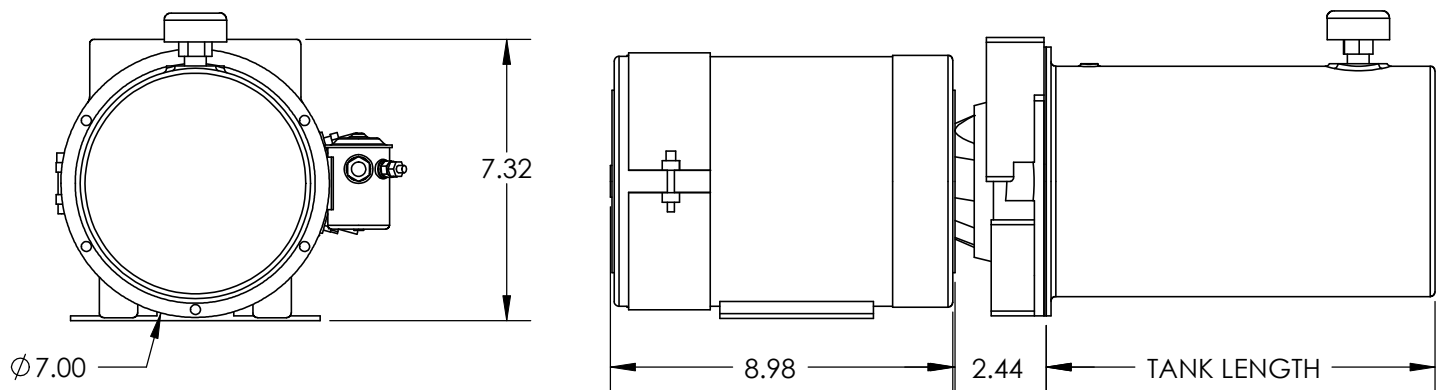

## DCMPT 648 & 649 SERIES A STYLE HEAVY DUTY PERMANENT MAGNET (OPEN FAN COOLED)

TANK DIMENSION CHART	
HORIZONTAL OR VERTICAL	
TANK CAPACITY GALLONS	TANK LENGTH INCHES
1/2 GAL**	4.50"
3/4 GAL	6.50"
1 GAL	9.25"
1 1/2 GAL	13.5"
2 GAL	17.69"
3 GAL	26"
SPECIAL ORDER	DIMENSIONS
5 GAL VERT.	14.5L 13W 10.5H"
10 GAL VERT.	18L 17W 12H"